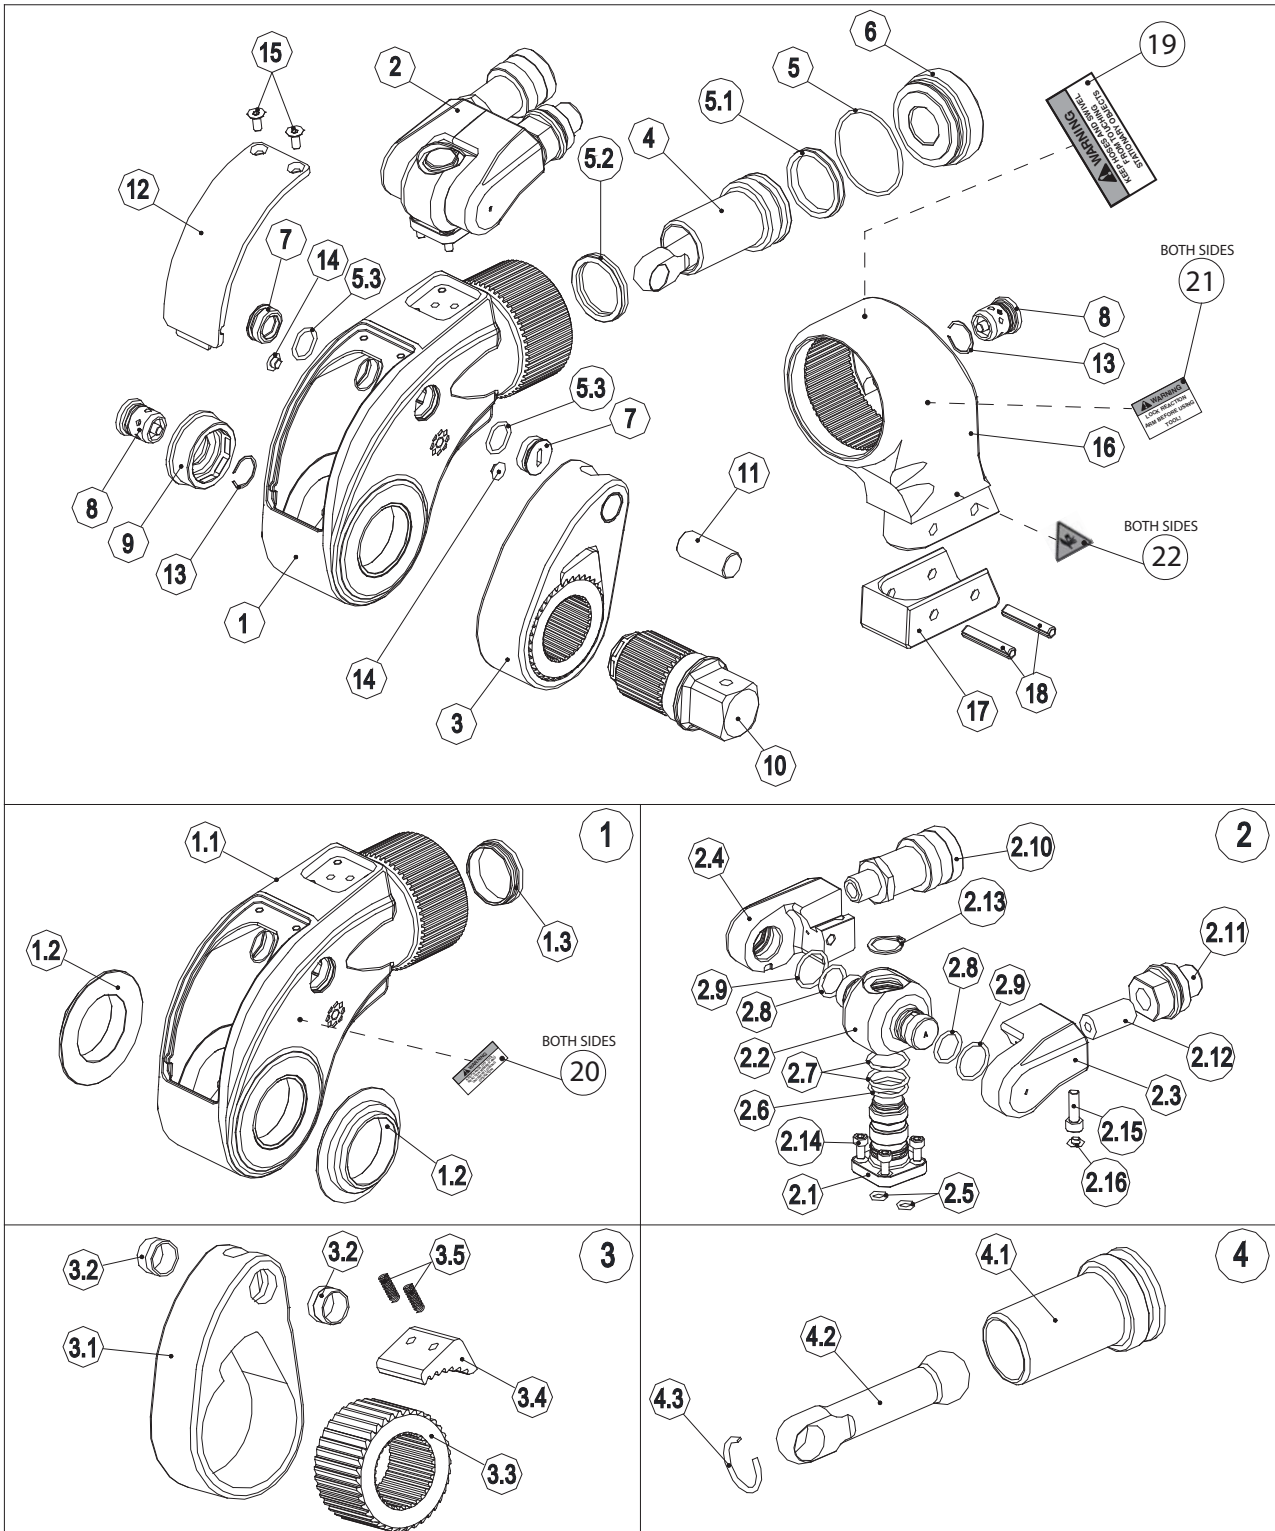

Parts Lists

(TWHC 1/3)

Parts List continued

TWHC1/3 Torque Wrench Parts List

Item No.	Part No.		Qty	Description
	TWHC1	TWHC3		
1	TWHCAS010003	TWHCAS030003	1	TWHC Body Assembly
1.1	TWHCBD010001	TWHCBD030001	1	-TWHC Body
1.2	TWHCSJ010001	TWHCSJ030001	2	-TWHC Sideplate Journal
1.3	TWHCBB010001	TWHCBB030001	1	-TWHC Body Bush
2	TWHCAS010008	TWHCAS010008	1	TWHC Multiswivel Manifold Assembly
2.1	TWHCSP010001	TWHCSP010001	1	-TWHC Swivel Post
2.2	TWHCSB010001	TWHCSB010001	1	-TWHC Swivel Banjo
2.3	TWHCAY010001	TWHCAY010001	1	-TWHC Swivel Advance Yoke
2.4	TWHCAS010009	TWHCAS010009	1	-TWHC Swivel Retract Yoke
2.5	Multiswivel seal Kit TWHCAS010010	Multiswivel seal Kit TWHCAS010010	2	-Seal
2.6			1	-Seal
2.7			2	-Seal
2.8			2	-Seal
2.9			2	-Seal
2.10	STDHC000005	STDHC000005	1	-Female Coupling
2.11	STDHC000004	STDHC000004	1	-Male Coupling
2.12	INTHC000002	INTHC000002	1	-Adapter
2.13	STDRC000057	STDRC000057	1	-Clip
2.14	STDFA000025	STDFA000025	4	-Screw
2.15	STDFA000027	STDFA000027	1	-Screw
2.16	STDST000078	STDST000078	1	-Cap
3	TWHCAS010005	TWHCAS030005	1	TWHC Drive Assembly
3.1	TWHCCR010001	TWHCCR030001	1	-Crank
3.2	TWHCCB010001	TWHCCB030001	2	-Crank Bearing
3.3	TWHCRT010001	TWHCRT030001	1	-Ratchet
3.4	TWHCDS010001	TWHCDS030001	1	-Drive Shoe
3.5	STDST000105	STDST000106	2	-Spring
4	TWHCAS010004	TWHCAS030004	1	TWHC Piston Assembly
4.1	TWHCPI010001	TWHCPI030001	1	-Piston
4.2	TWHCPR010001	TWHCPR030001	1	-Piston Rod
4.3	STDRC000061	STDRC000062	1	-Clip
5	Body Seal Kit TWHCAS010007	Body Seal Kit TWHCAS030007	1	Seal
5.1			1	Seal
5.2			1	Seal
5.3			2	Seal
6	TWHCEC010001	TWHCEC030001	1	TWHC Endcap
7	TWHCBP010001	TWHCBP030001	2	TWHC Body Plug
8	BSDAS010008	BSDAS010008	2	TWHC Lock Button Assembly