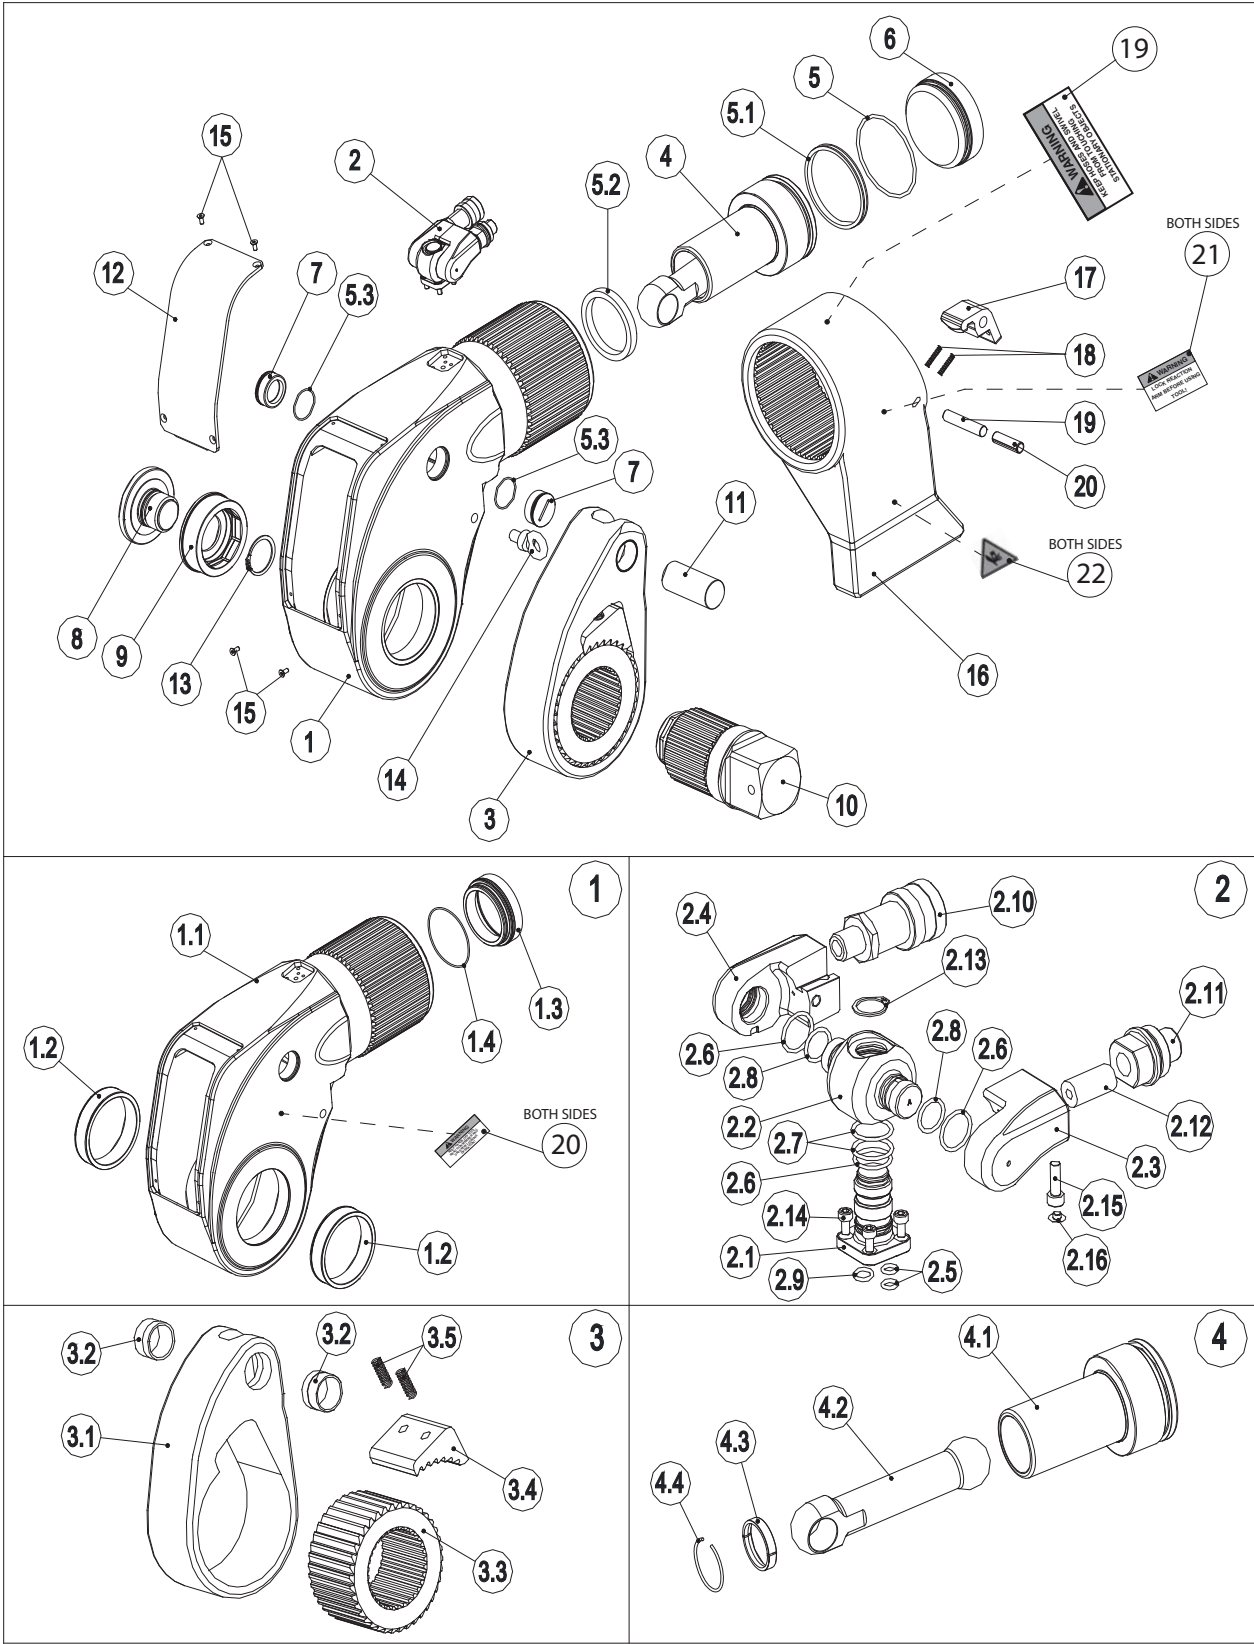

(TWHC 50)

Parts Lists continued

Item No.	Part No.	Qty	Description
	TWHC50		
1	TWHCAS500003	1	TWHC Body Assembly
1.1	TWHCBD500001	1	-TWHC Body
1.2	TWHCSJ500001	2	-TWHC Sideplate Journal
1.3	TWHCBB500001	1	-TWHC Body Bush
1.4	STDSE000097	1	-Seal
2	TWHCAS020001	1	TWHC Multiswivel Manifold Assembly
2.1	TWHCSP020001	1	-TWHC Swivel Post
2.2	TWHCSB020001	1	-TWHC Swivel Banjo
2.3	TWHCAY020001	1	-TWHC Swivel Advance Yoke
2.4	TWHCAS020002	1	-TWHC Swivel Retract Yoke
2.5	Multiswivel seal Kit TWHCAS020003	2	-Seal
2.6		3	-Seal
2.7		2	-Seal
2.8		2	-Seal
2.9		1	-Seal
2.10	STDHC000005	1	-Female Coupling
2.11	STDHC000004	1	-Male Coupling
2.12	INTHC000002	1	-Adapter
2.13	STDRC000064	1	-Clip
2.14	STDFA000157	4	-Screw
2.15	STDFA000027	1	-Screw
2.16	STDST000078	1	-Cap
3	TWHCAS500005	1	TWHC Drive Assembly
3.1	TWHCCR500001	1	-Crank
3.2	TWHCCB500001	2	-Crank Bearing
3.3	TWHCRT500001	1	-Ratchet
3.4	TWHCDS500001	1	-Drive Shoe
3.5	STDST000118	2	-Spring
4	TWHCAS500004	1	TWHC Piston Assembly
4.1	TWHCPI500001	1	-Piston
4.2	TWHCPR500001	1	-Piston Rod
4.3	TWHCPC500001	1	-Piston Rod Collar
4.4	STDRC000069	1	-Clip
5	Body Seal Kit TWHCAS500007	1	Seal
5.1		1	Seal
5.2		1	Seal
5.3		2	Seal
6	TWHCEC500001	1	TWHC Endcap