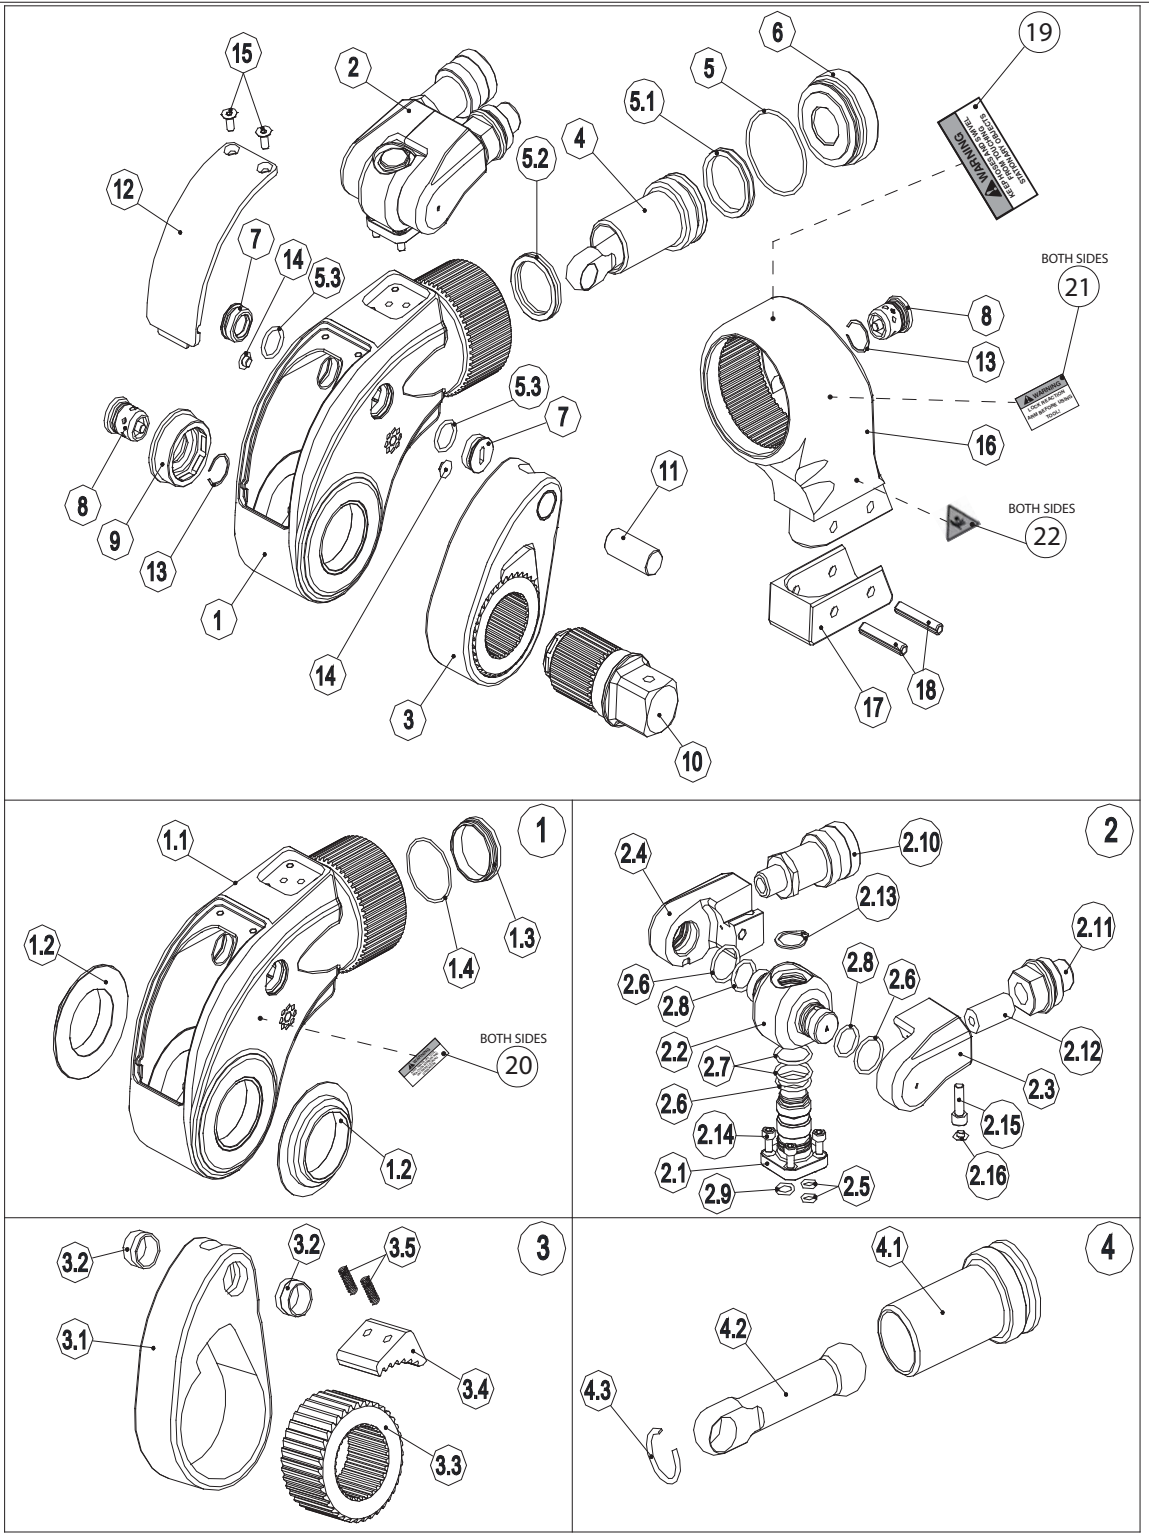

(TWHC 6)

TWHC6 Torque Wrench Parts List

Item No.	Part No.	Qty	Description
	TWHC6		
1	TWHCAS060003	1	TWHC Body Assembly
1.1	TWHCBD060001	1	-TWHC Body
1.2	TWHCSJ060001	2	-TWHC Sideplate Journal
1.3	TWHCBB060001	1	-TWHC Body Bush
1.4	STDSE000006	1	-Seal
2	TWHCAS020001	1	TWHC Multiswivel Manifold Assembly
2.1	TWHCSP020001	1	-TWHC Swivel Post
2.2	TWHCSB020001	1	-TWHC Swivel Banjo
2.3	TWHCAY020001	1	-TWHC Swivel Advance Yoke
2.4	TWHCAS020002	1	-TWHC Swivel Retract Yoke
2.5	Multiswivel seal Kit TWHCAS020003	2	-Seal
2.6		3	-Seal
2.7		2	-Seal
2.8		2	-Seal
2.9		1	-Seal
2.10	STDHC000005	1	-Female Coupling
2.11	STDHC000004	1	-Male Coupling
2.12	INTHC000002	1	-Adapter
2.13	STDRC000064	1	-Clip
2.14	STDFA000157	4	-Screw
2.15	STDFA000027	1	-Screw
2.16	STDST000078	1	-Cap
3	TWHCAS060005	1	TWHC Drive Assembly
3.1	TWHCCR060001	1	-Crank
3.2	TWHCCB060001	2	-Crank Bearing
3.3	TWHCRT060001	1	-Ratchet
3.4	TWHCDS060001	1	-Drive Shoe
3.5	STDST000107	2	-Spring
4	TWHCAS060004	1	TWHC Piston Assembly
4.1	TWHCPI060001	1	-Piston
4.2	TWHCPR060001	1	-Piston Rod
4.3	STDRC000063	1	-Clip
5	Body Seal Kit TWHCAS060007	1	Seal
5.1		1	Seal
5.2		1	Seal
5.3		2	Seal
6	TWHCEC060001	1	TWHC Endcap