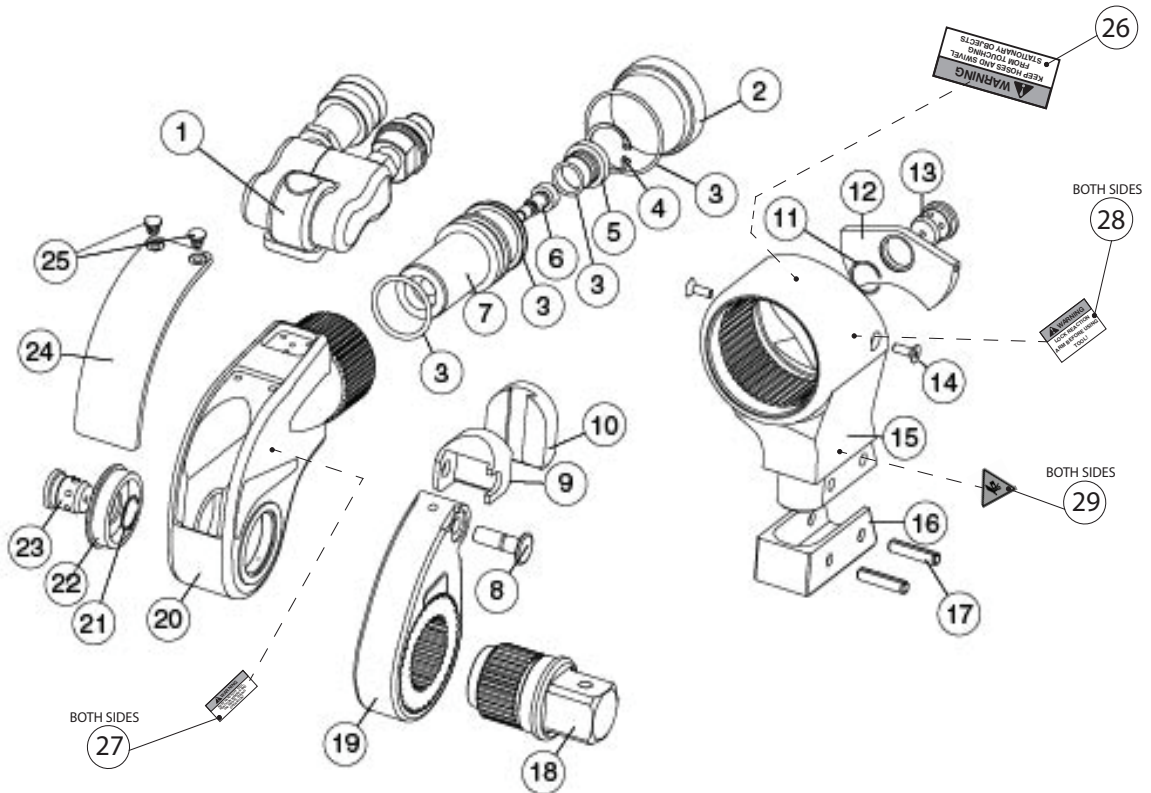

Parts Lists continued

TWSD6/11/25 Torque Wrench Parts List

Item No.	Part No.			Qty	Description
	TWSD6	TWSD11	TWSD25		
1	DFTAS020006	DFTAS020006	DFTAS020006	1	Multiswivel manifold assembly
1.1	STDHC000005	STDHC000005	STDHC000005	1	Female coupling
1.2	STDR000042	STDR000042	STDR000042	1	Clip
1.3	DFTSB020001	DFTSB020001	DFTSB020001	1	Multiswivel banjo