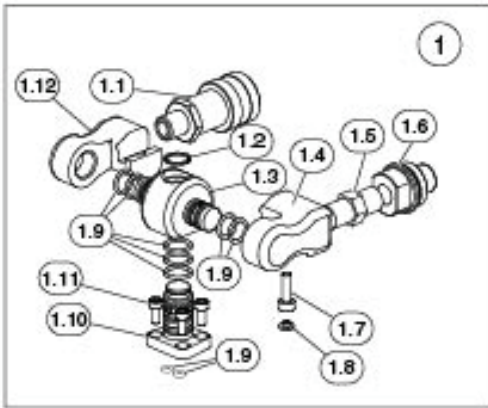

## Parts Lists

### TWSD1/3 Torque Wrench Parts List

Item No.	Part No.		Qty	Description
	TWSD1	TWSD3		
1	DFTAS010001	DFTAS010001	1	Multiswivel manifold assembly
1.1	STDHC000005	STDHC000005	1	-Female coupling
1.2	STDRC000041	STDRC000041	1	-Clip
1.3	DFTSB010001	DFTSB010001	1	-Multiswivel banjo

## Parts Lists continued

Item No.	Part No.		Qty	Description
	TWSD1	TWSD3		
1.4	DFTAY010001	DFTAY010001	1	–Multiswivel advance yoke
1.5	INTHC000002	INTHC000002	1	–Adaptor
1.6	STDHC000004	STDHC000004	1	–Male coupling
1.7	STDFA000027	STDFA000027	1	–Screw
1.8	STDST000078	STDST000078	1	–Cap
1.9	Multiswivel Seal Kit DFTAS10004	Multiswivel Seal Kit DFTAS10004	4	–Seal
			3	–Seal
			2	–Seal
1.10	DFTSP010001	DFTSP010001	1	–Multiswivel post
1.11	STDFA000025	STDFA000025	4	–Screw
1.12	DFTAS010003	DFTAS010003	1	–Multiswivel retract yoke
2	BSDEC010001	BSDEC030001	1	TWSD endcap
3	Body Seal Kit BSDAS010007	Body Seal Kit BSDAS030007	1	Seal
			1	Seal
			1	Seal
			1	Seal
4	STDRC000034	STDRC000035	1	Clip
5	BSDPP010001	BSDPP030001	1	TWSD piston plug
6	MODFA000041	STDFA000041	1	Screw
7	BSDPI010001	BSDPI030001	1	TWSD piston
8	BSDCP010001	BSDCP030001	1	TWSD crank retaining pin
9	BSDSL010001	BSDSL030001	1	TWSD slider
10	BSDSH010001	BSDSH030001	1	TWSD shuttle
11	STDRC000030	STDRC000030	1	Clip
12	BSDBP010001	BSDBP030001	1	TWSD reaction arm button plate
13	BSDAS010008	BSDAS010008	1	TWSD lock button assembly
14	STDFA000010	STDFA000010	2	Screw
15	BSDRA010001	BSDRA030001	1	TWSD reaction arm
16	BSDAP010001	BSDAP030001	1	TWSD reaction arm pad
17	STDST000032	STDST000033	2	Pin
18	BSDSD010001	BSDSD030001	1	TWSD square drive
19	BSDSK010002	BSDSK030002	1	<b>TWSD drive assembly</b>
19.1	STDFA000001	STDFA000001	1	–Screw
19.2	STDST000012	STDST000013	2	–Spring
**19.3	BSDDS010001	BSDDS030002	1	–TWSD drive shoe
**19.4	BSDRT010001	BSDRT030001	1	–TWSD ratchet
19.5	BSDCR010001	BSDCR030002	1	–TWSD crank
20	BSDAS010004	BSDAS030004	1	<b>TWSD body assembly</b>