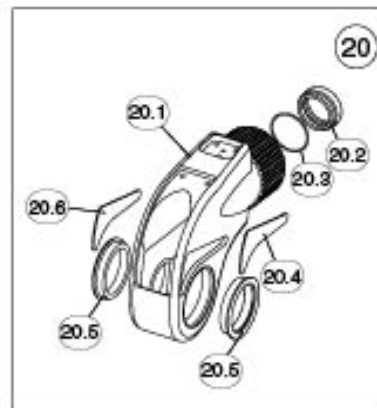

Parts Lists continued

TWSD6/11/25 Torque Wrench Parts List

Item No.	Part No.			Qty	Description
	TWSD6	TWSD11	TWSD25		
1	DFTAS020006	DFTAS020006	DFTAS020006	1	Multiswivel manifold assembly
1.1	STDHC000005	STDHC000005	STDHC000005	1	Female coupling
1.2	STDR000042	STDR000042	STDR000042	1	Clip
1.3	DFTSB020001	DFTSB020001	DFTSB020001	1	Multiswivel banjo