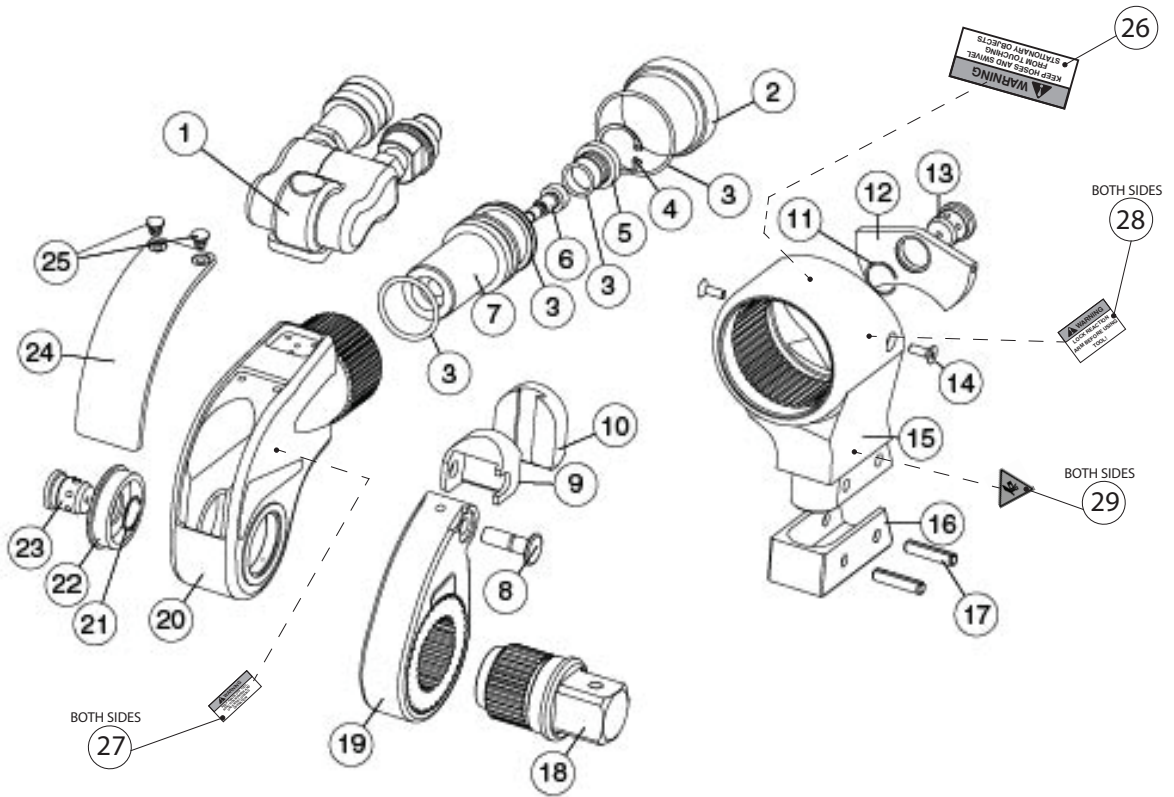

### TWSD1/3 Torque Wrench Parts List

Item No.	Part No.		Qty	Description
	TWSD1	TWSD3		
1	DFTAS010001	DFTAS010001	1	Multiswivel manifold assembly
1.1	STDHC000005	STDHC000005	1	-Female coupling
1.2	STDRC000041	STDRC000041	1	-Clip
1.3	DFTSB010001	DFTSB010001	1	-Multiswivel banjo

## Parts Lists continued

Item No.	Part No.		Qty	Description
	TWSD1	TWSD3		
20.1	BSDBD010001A	BSDBD030001A	1	-TWSD body
20.2	—	BSDBB030001	1	-TWSD body bush
20.3	—	STDSE000073	1	-Seal
20.4	BSDLA010003	BSDLA030003	1	-Body decal (LH)
20.5	BSDSJ010001	BSDSJ030001	2	-TWSD sideplate journal
20.6	BSDLA010004	BSDLA030004	1	-Body decal (RH)
21	STDRC000030	STDRC000030	1	Cip
22	BSDSC010001	BSDSC030001	1	TWSD square drive cap
23	BSDAS010008	BSDAS010008	1	TWSD lock button assembly
24	BSDGD010001	BSDGD030001	1	TWSD guard
25	STDFA000009	STDFA000011	2	Screw
26	1000079	1000079	1	Decal, Warning
27	1000082	1000082	2	Decal, Warning
28	1000083	1000083	2	Decal, Warning
29	251057	251057	2	Decal, Pinch Point