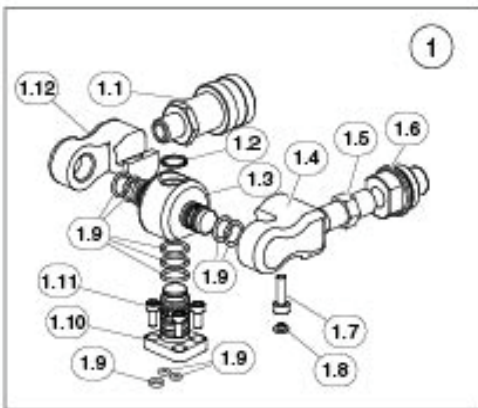

Parts Lists continued

TWSD6/11/25 Torque Wrench Parts List

Item No.	Part No.			Qty	Description
	TWSD6	TWSD11	TWSD25		
1	DFTAS020006	DFTAS020006	DFTAS020006	1	Multiswivel manifold assembly
1.1	STDHC000005	STDHC000005	STDHC000005	1	Female coupling
1.2	STDR000042	STDR000042	STDR000042	1	Clip
1.3	DFTSB020001	DFTSB020001	DFTSB020001	1	Multiswivel banjo