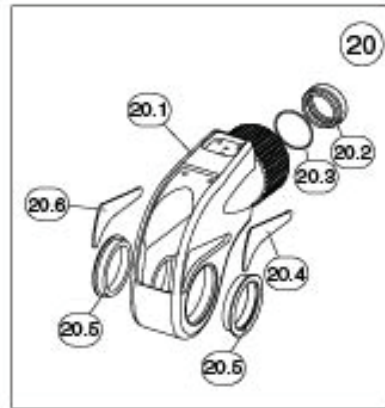

## Parts Lists

### TWSD1/3 Torque Wrench Parts List

Item No.	Part No.		Qty	Description
	TWSD1	TWSD3		
1	DFTAS010001	DFTAS010001	1	Multiswivel manifold assembly
1.1	STDHC000005	STDHC000005	1	-Female coupling
1.2	STDRC000041	STDRC000041	1	-Clip
1.3	DFTSB010001	DFTSB010001	1	-Multiswivel banjo

## Parts Lists continued

Item No.	Part No.		Qty	Description
	TWSD1	TWSD3		
1.4	DFTAY010001	DFTAY010001	1	–Multiswivel advance yoke
1.5	INTHC000002	INTHC000002	1	–Adaptor
1.6	STDHC000004	STDHC000004	1	–Male coupling
1.7	STDFA000027	STDFA000027	1	–Screw
1.8	STDST000078	STDST000078	1	–Cap
1.9	Multiswivel Seal Kit DFTAS10004	Multiswivel Seal Kit DFTAS10004	4	–Seal
			3	–Seal
			2	–Seal
1.10	DFTSP010001	DFTSP010001	1	–Multiswivel post
1.11	STDFA000025	STDFA000025	4	–Screw
1.12	DFTAS010003	DFTAS010003	1	–Multiswivel retract yoke
2	BSDEC010001	BSDEC030001	1	TWSD endcap
3	Body Seal Kit BSDAS010007	Body Seal Kit BSDAS030007	1	Seal
			1	Seal
			1	Seal
			1	Seal
4	STDRC000034	STDRC000035	1	Clip
5	BSDPP010001	BSDPP030001	1	TWSD piston plug
6	MODFA000041	STDFA000041	1	Screw
7	BSDPI010001	BSDPI030001	1	TWSD piston
8	BSDCP010001	BSDCP030001	1	TWSD crank retaining pin
9	BSDSL010001	BSDSL030001	1	TWSD slider
10	BSDSH010001	BSDSH030001	1	TWSD shuttle
11	STDRC000030	STDRC000030	1	Clip
12	BSDBP010001	BSDBP030001	1	TWSD reaction arm button plate
13	BSDAS010008	BSDAS010008	1	TWSD lock button assembly
14	STDFA000010	STDFA000010	2	Screw
15	BSDRA010001	BSDRA030001	1	TWSD reaction arm
16	BSDAP010001	BSDAP030001	1	TWSD reaction arm pad
17	STDST000032	STDST000033	2	Pin
18	BSDSD010001	BSDSD030001	1	TWSD square drive
19	BSDSK010002	BSDSK030002	1	<b>TWSD drive assembly</b>
19.1	STDFA000001	STDFA000001	1	–Screw
19.2	STDST000012	STDST000013	2	–Spring
**19.3	BSDDS010001	BSDDS030002	1	–TWSD drive shoe
**19.4	BSDRT010001	BSDRT030001	1	–TWSD ratchet
19.5	BSDCR010001	BSDCR030002	1	–TWSD crank
20	BSDAS010004	BSDAS030004	1	<b>TWSD body assembly</b>